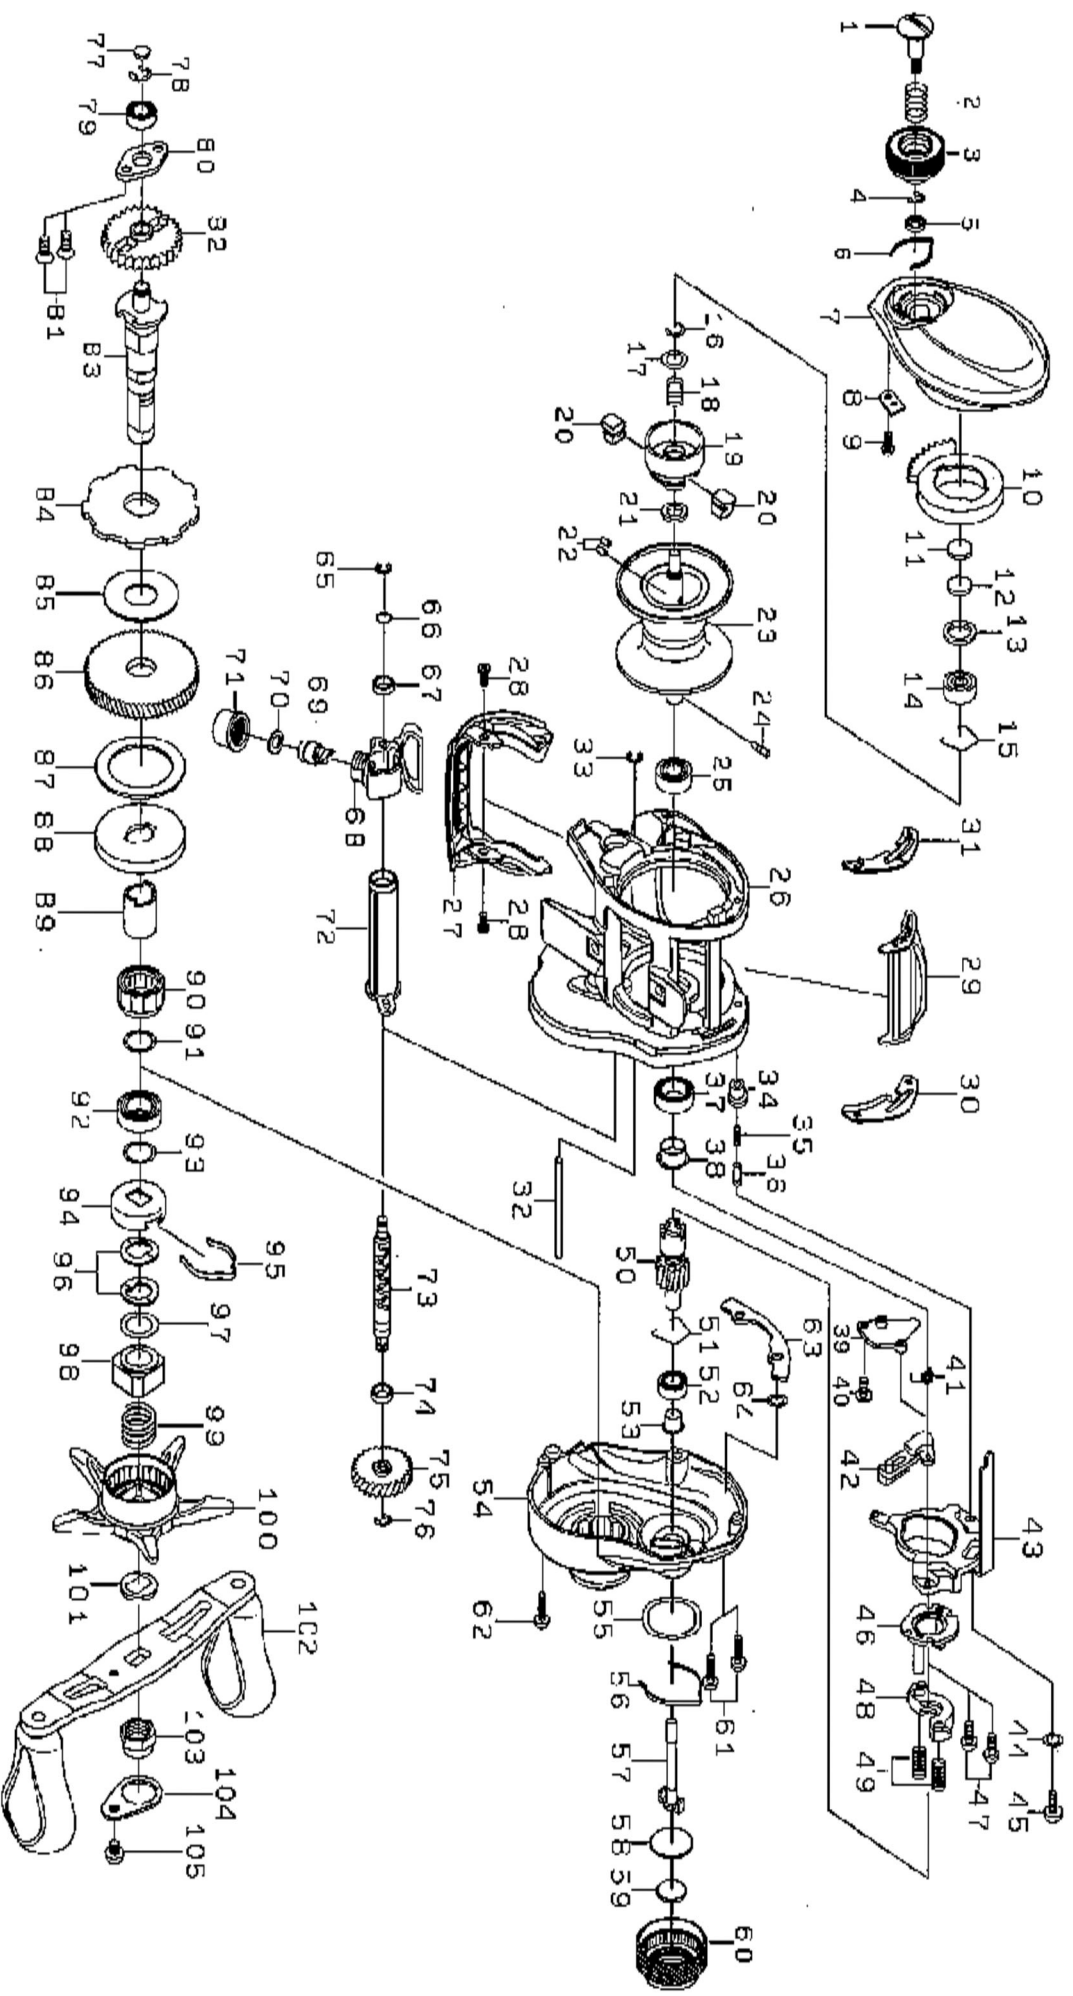

ZILLION TWS 100H

Please quote by part number, not key number when ordering
spares@daiwaaustralia.com.au PH: 02 8644 8644

Please quote by part number, not key number when ordering
spares@daiwaaustralia.com.au PH: 02 8644 8644

ZILLION TWS 100H

Key No.	Part Number	Description	Key No.	Part Number	Description
1	6H930401	SCREW(A)	58	6H161001	SPACER(F)
2	6E167101	SPRING(A)	59	6B175503	SPACER(G)
3	6H930221	BRAKE DIAL	60	6H281201	CAST CONTROL CAP
4	6B339801	BRAKE DIAL RETAINER(A)	61	6G040822	RIGHT SIDE PLATE SCREW(A)
5	6F637701	BRAKE DIAL WASHER	62	6G040821	RIGHT SIDE PLATE SCREW(B)
6	6H663401	BRAKE CLICK SPRING	63	6J044503	PLATE(B)
7	6J141101	LEFT SIDE PLATE	64	6H770601	"O"RING(B)
8	6H915501	BRAKE DIAL RETAINER(B)	65	63205901	RETAINER(B)
9	6G939301	SCREW(B)	66	6B411700	WASHER(B)
10	6J045701	MAGNET HOLDER	67	6G720001	WORM SHAFT SPACER (A)
11	63757400	SPACER(A)	68	6J176601	T-LEVEL WIND
12	63757411	SPACER(B)	69	61214212	LINE GUIDE PAWL
13	6G185101	SPACER(C)	70	63731300	WASHER(C)
14	6G511506	BALL BEARING(A)	71	6F402801	LINE GUIDE NUT
15	6F032201	BEARING RETAINER(A)	72	6H910801	LEVEL WIND GUARD
16-25	6Z022042	SPOOL ASSEMBLY	73	6H911702	WORM SHAFT
26	6J044603	FRAME	74	6G469005	BALL BEARING(D)
27	6J045201	FRONT PLATE	75	6H910501	WORM GEAR
28	6H455402	SCREW(C)	76	6B339801	RETAINER(C)
29	6J101601	CLUTCH LEVER	77	6G099800	WASHER(D)
30	6H915601	SPACER(D)	78	63208002	RETAINER(D)
31	6H915701	SPACER(E)	79	6B358605	BALL BEARING(E)
32	6H912101	STABILIZER BAR	80	6H928901	PLATE(C)
33	6H704101	RETAINER(A)	81	6E134509	SCREW(F)
34	6H910601	COLLAR	82	6H912701	DRIVE SHAFT GEAR
35	6H928801	SPRING(B)	83	6H911601	DRIVE SHAFT
36	6J055201	PIN	84	6H929401	CLUTCH WHEEL
37	6B861704	BALL BEARING(B)	85	6J085101	DRIVE SHAFT WASHER (A)
38	6H266601	BALL BEARING COLLAR(B)	86	6Z021822	PINION GEAR+DRIVE GEAR
39	6H912301	PLATE(A)	87	6H452601	DRIVE SHAFT WASHER (B)
40	6H294101	SCREW(D)	88	6H913201	KEY WASHER
41	6H450001	CLUTCH CAM SPRING	89	6G545001	GEAR SHAFT COLLAR
42	6H450101	CLUTCH TRIP LEVER	90	6G819801	ROLLER CLUTCH
43	6H928701	CLUTCH CAM	91	6B553801	WASHER(E)
44	6H159201	WASHER(A)	92	6B861704	BALL BEARING(F)
45	63522501	SCREW(E)	93	6B553802	WASHER(F)
46	6H659101	CLUTCH CAM PLATE	94	6F028203	CLICK LEAF SPRING HOLDER
47	6B032904	CLUTCH CAM SCREW	95	6F032401	CLICK LEAF SPRING
48	6H929001	YOKE	96	61508901	DRAG SPRING WASHER
49	6J055301	YOKE SPRING	97	6H929501	WASHER(G)
50	6Z021822	PINION GEAR+DRIVE GEAR	98	6J141001	NUT
51	6B421601	BEARING RETAINER(B)	99	6J011901	SPRING(C)
52	6B358605	BALL BEARING(C)	100	6J140001	STAR DRAG
53	6H159501	BALL BEARING COLLAR(A)	101	6F576601	HANDLE COLLAR
54	6J143201	RIGHT SIDE PLATE	102	6J142801	HANDLE ASSEMBLY
55	6H157002	"O"RING(A)	103	6G793316	HANDLE NUT
56	6H160901	CLICK LEAF SPRING(A)	104	6H834505	HANDLE PLATE
57	6H159601	PINION SHAFT	105	63538301	HANDLE SCREW